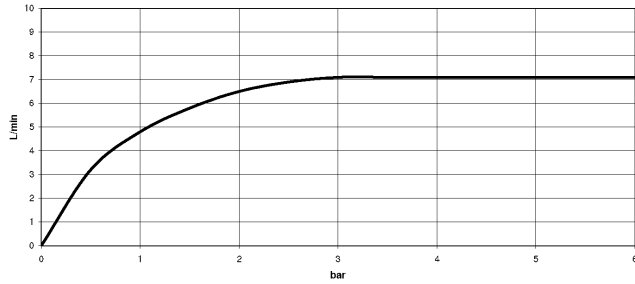

SYMETRICS eSET Touchfree Basin mixer without pop-up waste without temperature setting - Chrome

ST 010 107 5980

- 165mm projection
- fixed spout
- circular, air-enriched flow
- height of mixer 230 mm
- height up to aerator 205 mm
- hole diameter 35 mm
- rosette 60 x 60 mm
- 2x screw-in M 10 x 1 pressure hose, leak-tested
- 1/2" connection
- max. flow 7 l/min
- lead-free

SYMETRICS eSET Touchfree Basin mixer without pop-up waste without temperature setting - Chrome

ST 010 107 5980

SYMETRICS eSET Touchfree Basin mixer without pop-up waste without temperature setting - Chrome

ST 010 107 5080
mm [inches]

Flow rate chart

Certificates

ETA_18519.

LGA_18651.

SYMETRICS eSET Touchfree Basin mixer without pop-up waste without temperature setting - Chrome

ST 010 107 5980